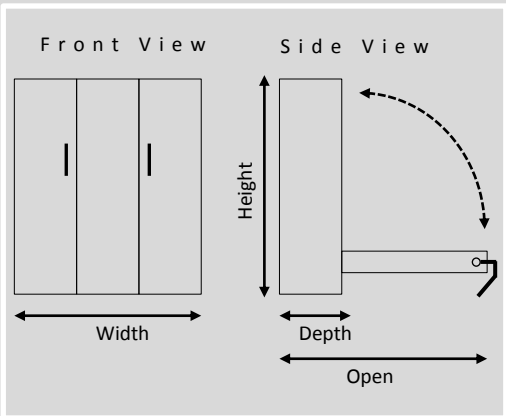

Double

Queen

\$2,450

\$2,590

\$2,690

Murphy Beds Specialist

Horizontal Dimensions

Wall Bed Size	Width	Height	Depth	Open
Single	45"	82"	20"	86"
Double	60"	82"	20"	86"
Queen	87"	66"	20"	91"
Single & Desk	75"	82"	20"	90"
Double & Desk	90"	82"	20"	90"
Queen & Desk	90"	87"	20"	95"